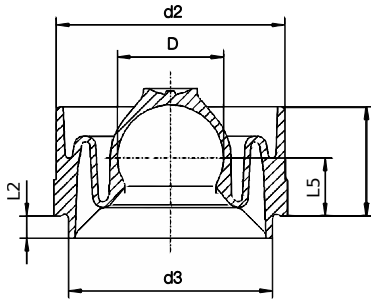

SNAPLOC® Coupling

Without collar for mounting dome

Article number	d ₂ nominal size	Depth (L1)	Colour	Ball diameter (D)	d ₃ nominal size	Hardness	L ₃	L5	Material thickness (L2)
40410803018	18	7.9	black	8	14	78 Shore A	10	4.9	3
40411003024	24	9.0	black	10	22	78 Shore A	12	6	3
40411013024	24	9.0	black	10	22	86 Shore A	12	6	3
40411503032	32	11.0	black	15	28	78 Shore A	15	8	3
40411523032	32	11.0	black	15	28	59 Shore A	15	8	3

All technical data refer to the measure mm